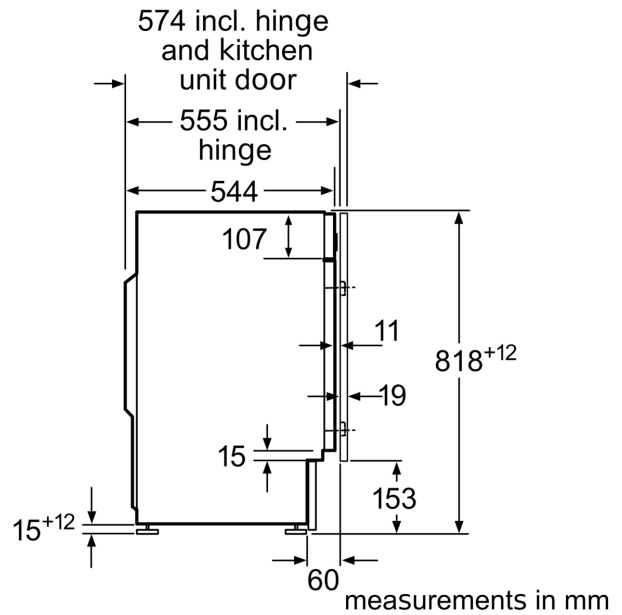

Technical Data

Energy Efficiency Class ¹ :C
Weighted energy consumption in kWh per 100 washing cycles of eco 40-60 programme:62 kWh/100 cycles
Rated capacity, in kg, for the eco programme at full load (EU 2017/1369):8.0 kg
The water consumption of the eco programme in liters per cycle:	45 l
Duration of eco 40-60 programme in hours and mins at rated capacity:3:26 h
Spin-drying efficiency class of eco 40-60 programme:B
Airborne acoustical noise emission class:A
Airborne acoustical noise emissions :66 dB(A) re 1pW
Built-in / Free-standing:Built-in
Dimensions of the product:818x596x544 mm
Net weight:76.1 kg
Connection rating:2300 W
Fuse protection:10 A
Voltage:220-240 V
Frequency:50 Hz
Length electrical supply cord:210 cm
Door hinge:Left
Wheels:No
EAN code:4242005347896
Installation typology:Integrated

Technical Information

- Fully integrated
- Large white door with 130° opening and 30 cm porthole
- Furniture door is reversible
- Height adjustment with cardanDrive
- adjustable base height: 15 cm
- adjustable base depth: 6.5 cm

**Series 8, Built-in washing machine, 8 kg, max. 1400 rpm
WIW28502GB**

Z detail

measurements in mm