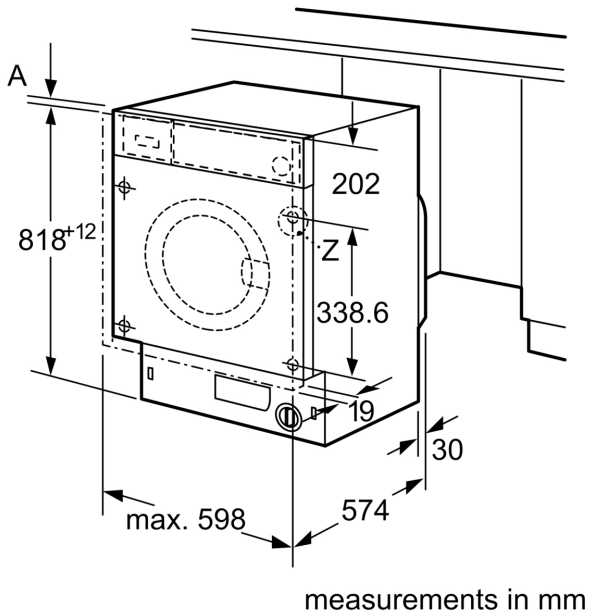

**Series 8, Built-in washing machine, 8 kg, max. 1400 rpm
WIW28502GB**