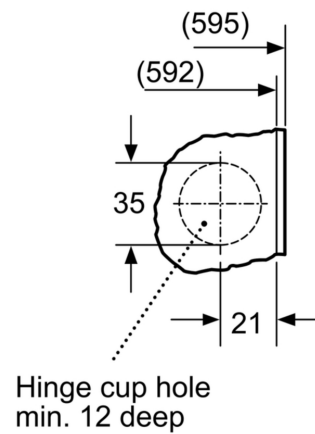

Z detail

measurements in mm