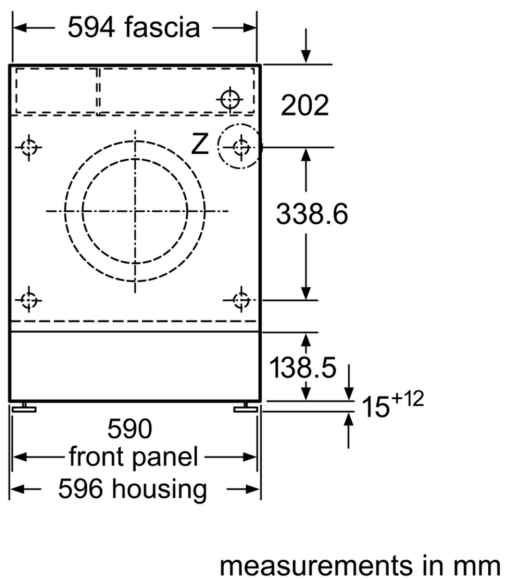

**Series 8, Built-in washing machine, 8 kg, max. 1400 rpm
WIW28502GB**