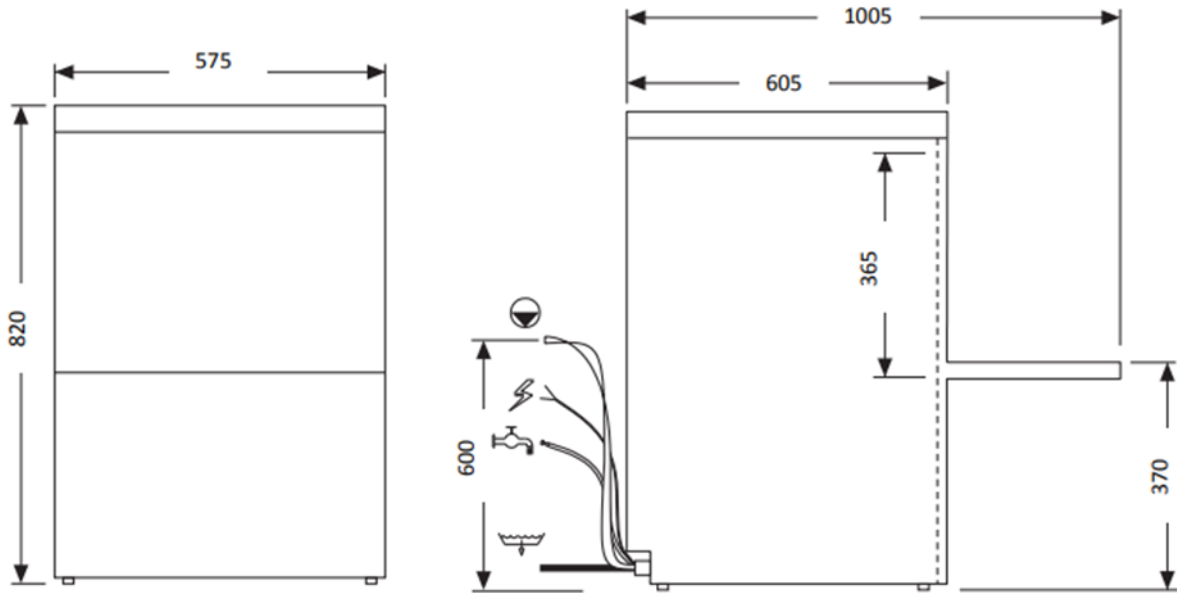

C55WSD 2.5kW 13Amp

Buttress Group Ltd.
Top Station Road, Brackley,
Northants NN13 7UG, UK

| | | | |
|----|----------------------------------|----------------|---------------------------------|
| ↗ | Overall dimensions (W x D x H) | mm | 575 x 605 x 820 |
| | Packaging dimensions (W x D x H) | mm | 670 x 690 x 980 |
| | Gross weight | Kg | 60 |
| | Net weight | Kg | 54 |
| ↘ | Cubic volume | m ³ | 0.45 |
| | Rack size | mm | 500 x 500 |
| | Door opening | mm | 365 |
| | Max useable height | mm | 325/365 (glasses/plates) |
| ☐ | Rack guide rails | | embossed |
| | Body construction | | stratified double skin |
| | Tank construction | | welded - stamped base |
| | Tank volume | L | 20 |
| 🔥 | Tank heating element | kW | 2.0 |
| | Surface scrap trays | | composite (2.5mm mesh) |
| | Wash arms | | parallel (quick release) |
| | Wash pump type | | dual flow |
| 🌡️ | Wash pump power | kW | 0.5 |
| | Wash temperature | °C | 55 - 60 (adjustable) |
| | Boiler type | | open |
| | Boiler volume | L | 6.0 |
| 🔧 | Breaktank | | yes |
| | Boiler heating element | kW | 2.0 |
| | Rinse booster pump | | yes |
| | Rinse booster pump power | kW | 0.15 |
| 🌡️ | Rinse temperature | °C | 70 - 82 (adjustable) |
| | Rinse arms | | parallel (quick release) |
| | Drain system | | partial drain |
| | Drain filter | | triple filter |
| 🚰 | Drain pump | | yes |
| | Rinse aid dispenser | peristaltic | yes |
| | Detergent dispenser | peristaltic | yes |
| | Water consumption per cycle | L | 1.5 - 2.0 |
| 🍷 | Inlet water pressure | bar | 0.5 - 6.0 |
| | Fast program (GLS1) | sec | 75 |
| | Total programs | programs | 9 |
| | Total power | kW | 2.5 |
| ⚡ | Electric connection | V-Ph-Hz | 230-240V 1N 50Hz |
| | Alternative | | not convertible |
| | Fuse | A | 13 (moulded plug) |
| | Water softener | | yes (continuous) |

All services must be within 1 metre