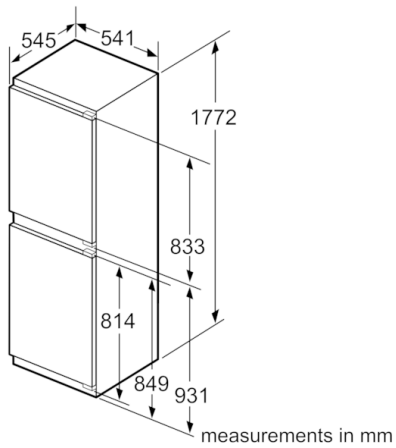

- Connection value 120 W
- Dimensions: 177.2 cm H x 54.1 cm W x 54.5 cm D
- Niche Dimensions: 177.5 cm H x 56.2 cm W x 55 cm D
- Climate class SN-ST (suitable for ambient temperatures between 10 to 38°C)

**Serie | 2, Built-in fridge-freezer with freezer
at bottom, 177.2 x 54.1 cm
KIV32X23GB**

The specified unit door dimensions are valid for a door gap of 4 mm.
measurements in mm