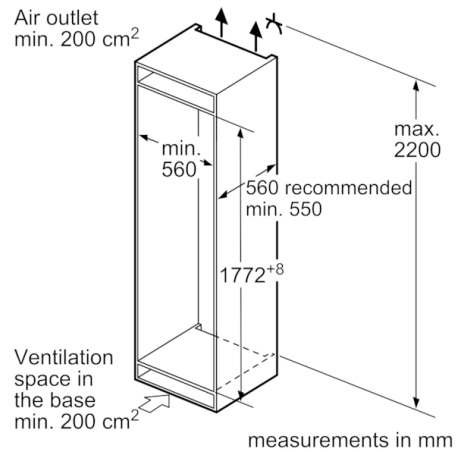

- 1 MultiBox - Transparent drawer with a rippled bottom, ideal for storing fruits and vegetables.
- 1 compressor

Key features - Fridge section

- Automatic defrost fridge
- Interior fridge light (1x 25 Watt)
- 3 safety glass shelves in fridge compartment of which 2 are height adjustable

Key features - Freezer section

- 4 star freezer rating
- 4 freezer drawers
- Freezing capacity in 24 hours: 6 kg
- Maximum freezer storage time in power failure: 16 hours

Functions

- without

Dimension and installation

- Connection value 120 W
- Dimensions: 177.2 cm H x 54.1 cm W x 54.5 cm D
- Niche Dimensions: 177.5 cm H x 56.2 cm W x 55 cm D
- Climate class SN-ST (suitable for ambient temperatures between 10 to 38°C)

**Serie | 2, Built-in fridge-freezer with freezer
at bottom, 177.2 x 54.1 cm
KIV32X23GB**

The specified unit door dimensions are valid for a door gap of 4 mm.
measurements in mm