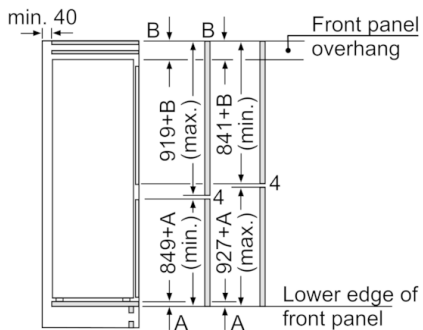

- Connection value 120 W
- Dimensions: 177.2 cm H x 54.1 cm W x 54.5 cm D
- Niche Dimensions: 177.5 cm H x 56.2 cm W x 55 cm D
- Climate class SN-ST (suitable for ambient temperatures between 10 to 38°C)

**Serie | 2, Built-in fridge-freezer with freezer
at bottom, 177.2 x 54.1 cm
KIV32X23GB**

The specified unit door dimensions are valid for a door gap of 4 mm.
measurements in mm